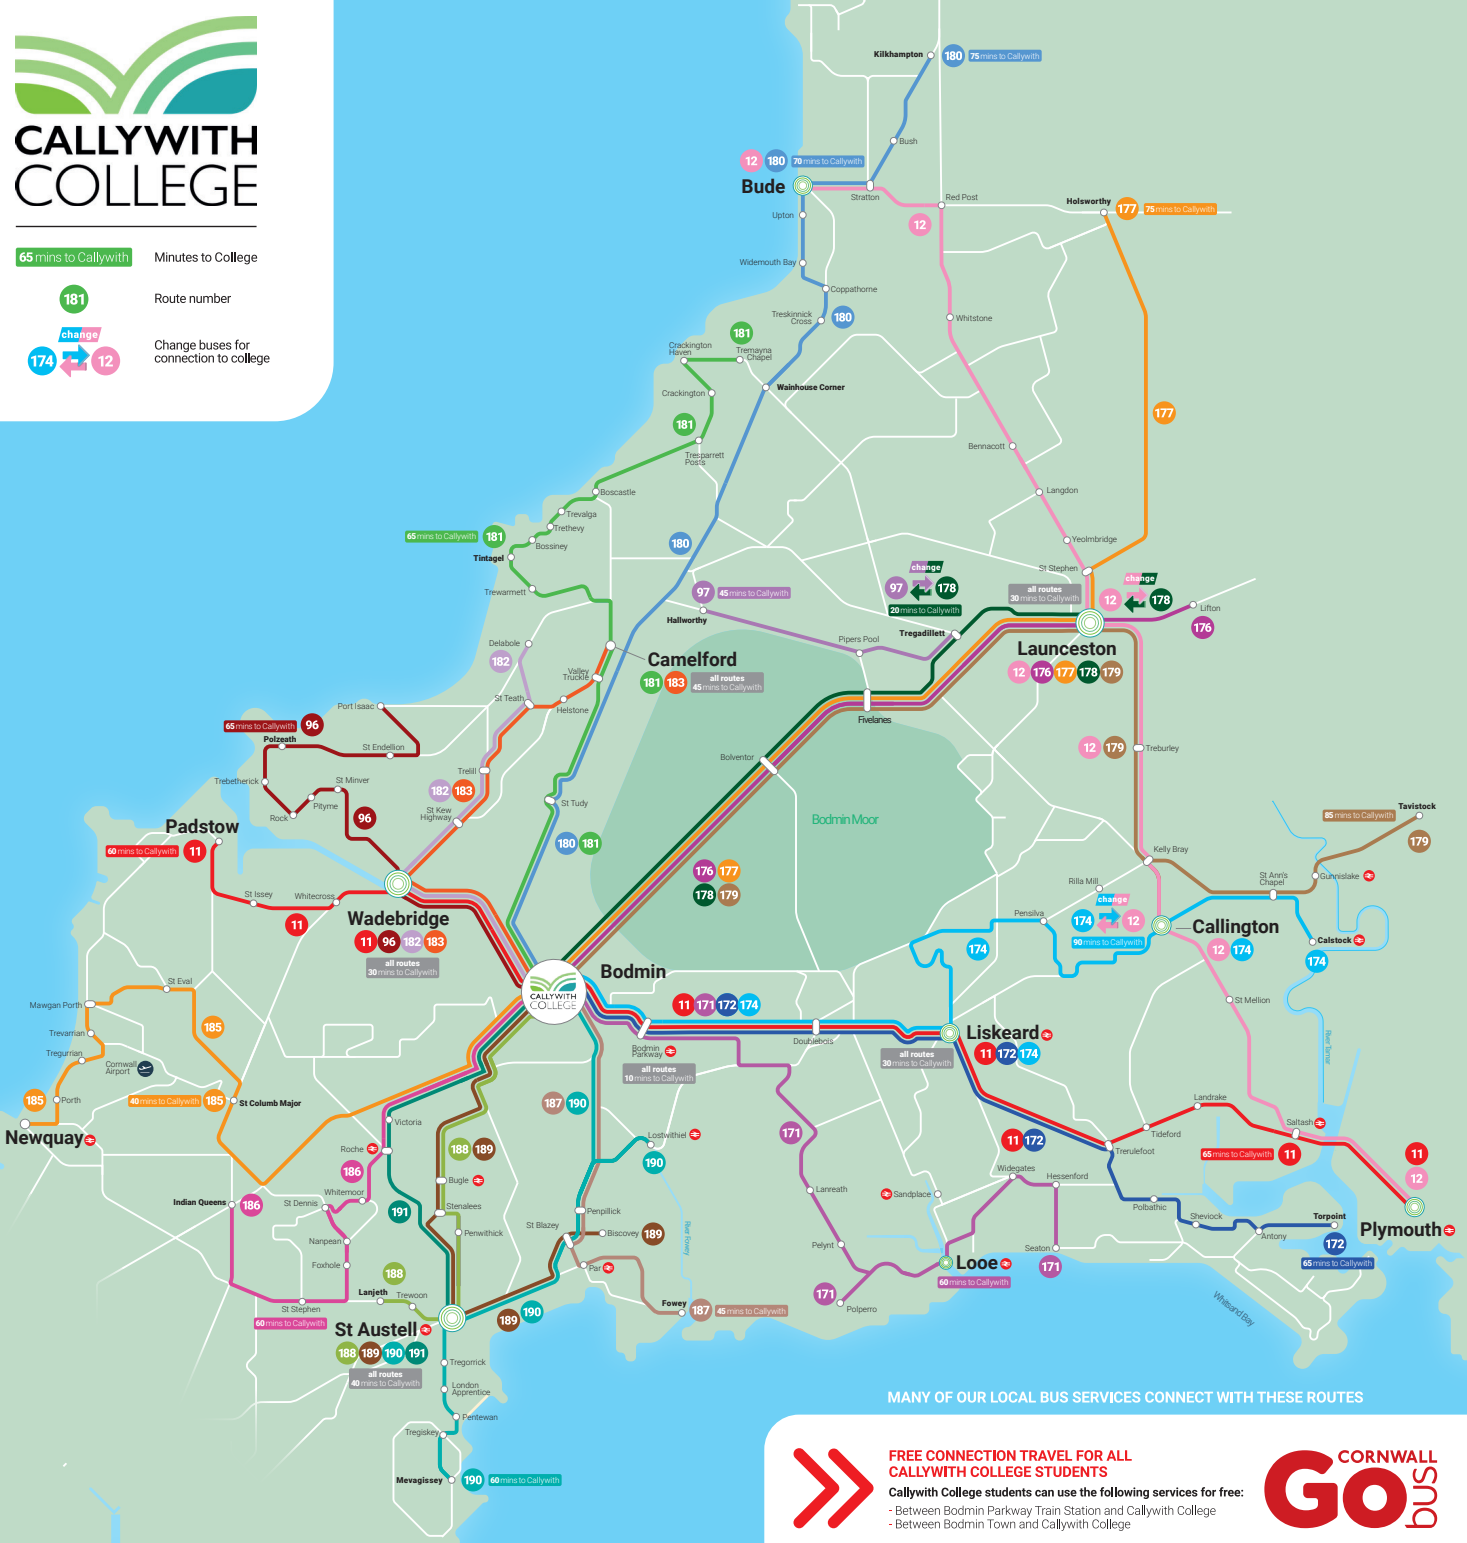

65 mins to Callywith Minutes to College

181 Route number

change Change buses for connection to college

174 **12**