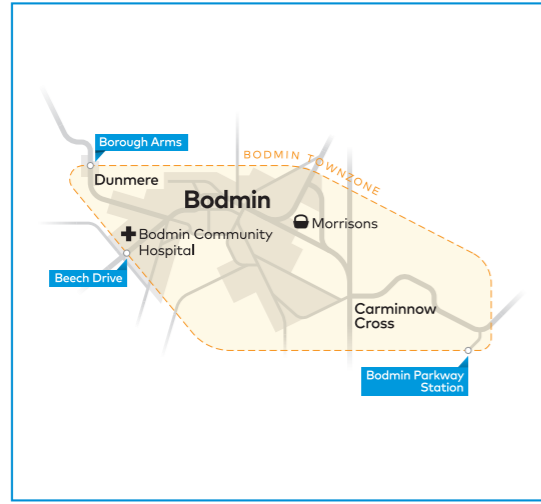

Mondays to Fridays on School Days only

Table of bus routes from Helston & St Keverne to Truro on school days, listing stops and times for routes 36S and 36S.

Town Zones

Town Zones

Buses in Cornwall

Transport for Cornwall
Karyans rag Kernow