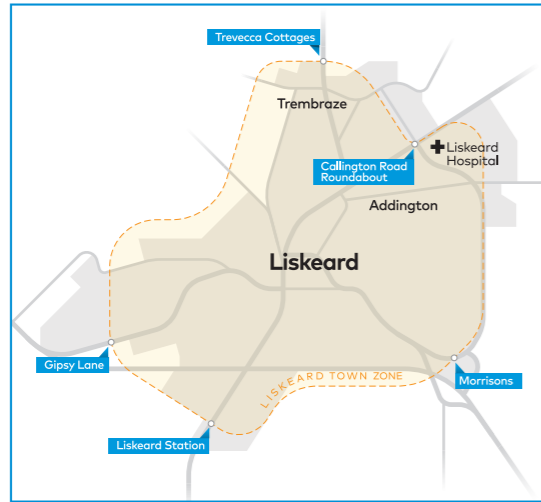

Mondays to Fridays on School Days only

Table of bus routes from Helston & St Keverne to Truro on school days, listing stops and times for routes 36S and 36S.

Town Zones

Town Zones

Buses in Cornwall

Transport for Cornwall
Karyans rag Kernow