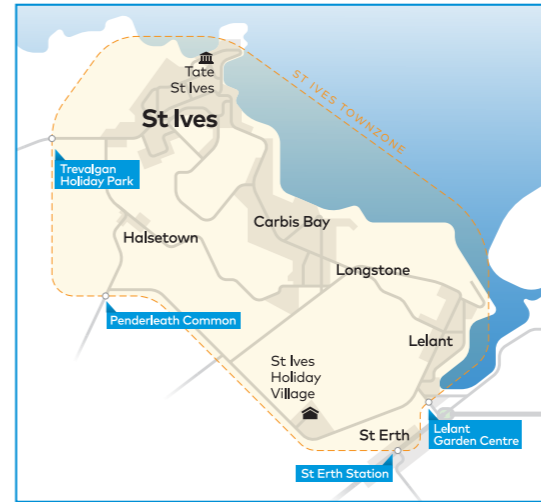

Mondays to Fridays on School Days only

Table of bus routes from Helston & St Keverne to Truro on school days, listing stops and times for routes 36S and 36S.

Town Zones

Town Zones

Buses in Cornwall

Transport for Cornwall
Karyans rag Kernow