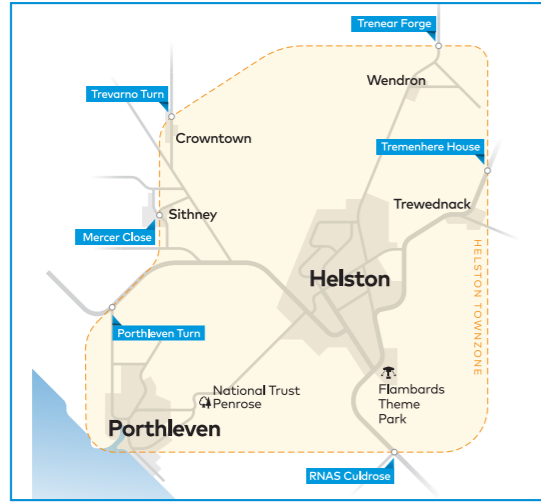

Mondays to Fridays on School Days only

Table of bus routes from Helston & St Keverne to Truro on school days, listing stops and times for routes 36S and 36S.

Town Zones

Town Zones

Buses in Cornwall

Transport for Cornwall
Karyans rag Kernow