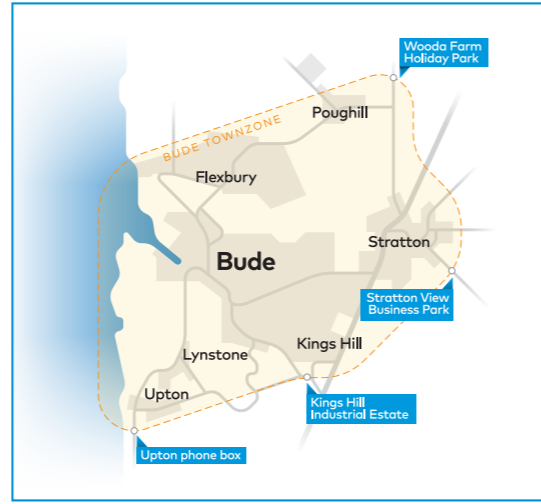

Mondays to Fridays on School Days only

Table of bus routes from Helston & St Keverne to Truro on school days, listing stops and times for routes 36S and 36S.

Town Zones

Town Zones

Buses in Cornwall

Transport for Cornwall
Karyans rag Kernow