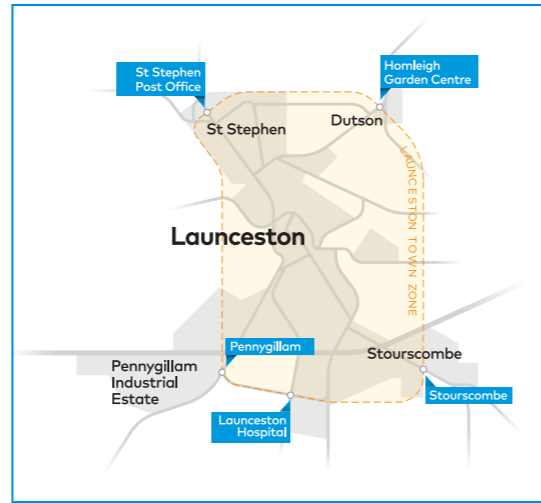

Mondays to Fridays on School Days only

Table of bus routes from Helston & St Keverne to Truro on school days, listing stops and times for routes 36S and 36S.

Town Zones

Town Zones

Buses in Cornwall

Transport for Cornwall
Karyans rag Kernow