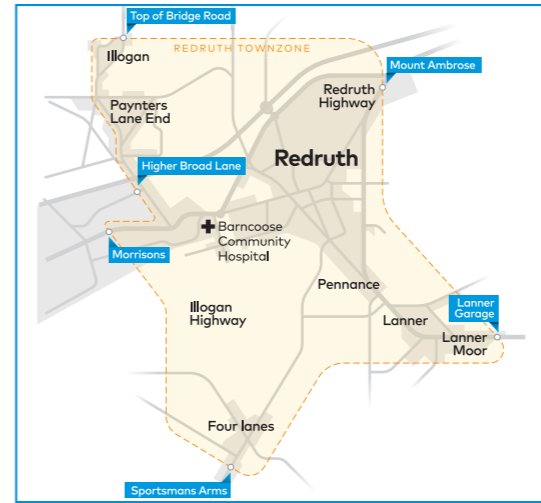

Mondays to Fridays on School Days only

Table of bus routes from Helston & St Keverne to Truro on school days, listing stops and times for routes 36S and 36S.

Town Zones

Town Zones

Buses in Cornwall

Transport for Cornwall
Karyans rag Kernow