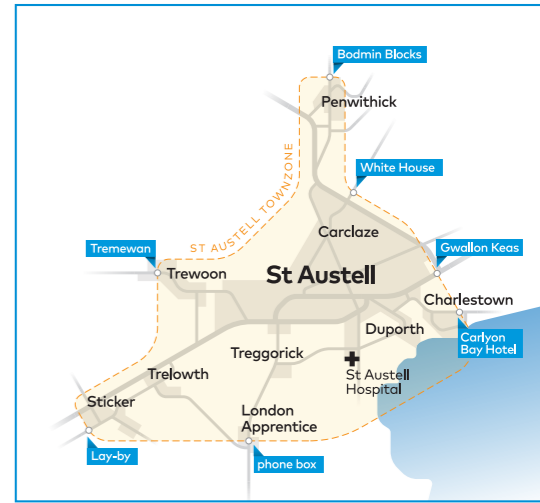

Mondays to Fridays on School Days only

Table of bus routes from Helston & St Keverne to Truro on school days, listing stops and times for routes 36S and 36S.

Town Zones

Town Zones

Buses in Cornwall

Transport for Cornwall
Karyans rag Kernow