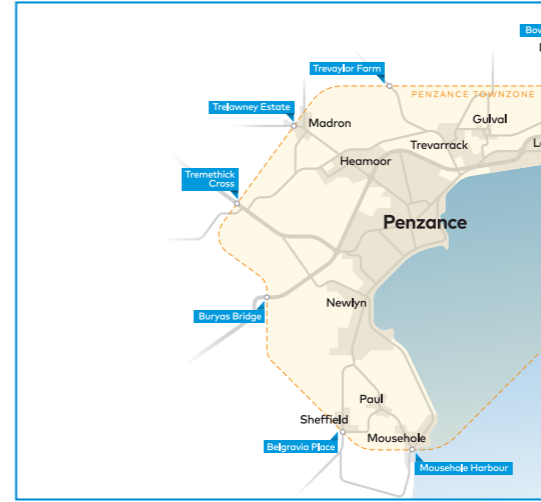

Mondays to Fridays on School Days only

Table of bus routes from Helston & St Keverne to Truro on school days, listing stops and times for routes 36S and 36S.

Town Zones

Town Zones

Buses in Cornwall

Transport for Cornwall
Karyans rag Kernow