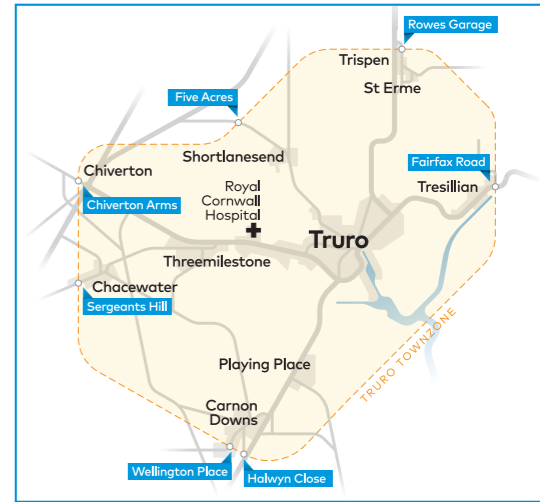

Mondays to Fridays on School Days only

Table of bus routes from Helston & St Keverne to Truro on school days, listing stops and times for routes 36S and 36S.

Town Zones

Town Zones

Buses in Cornwall

Transport for Cornwall
Karyans rag Kernow