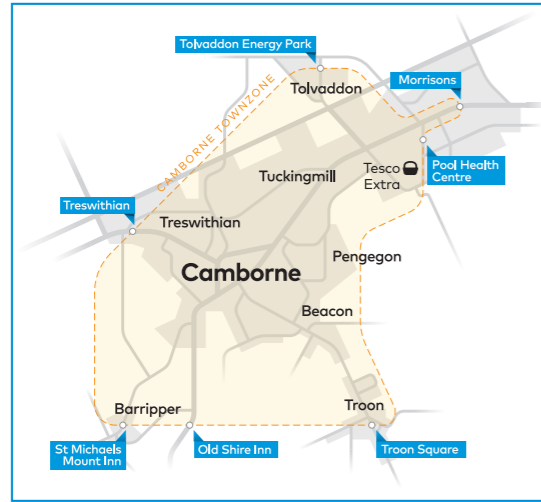

Mondays to Fridays on School Days only

Table of bus routes from Helston & St Keverne to Truro on school days, listing stops and times for routes 36S and 36S.

Town Zones

Town Zones

Buses in Cornwall

Transport for Cornwall
Karyans rag Kernow