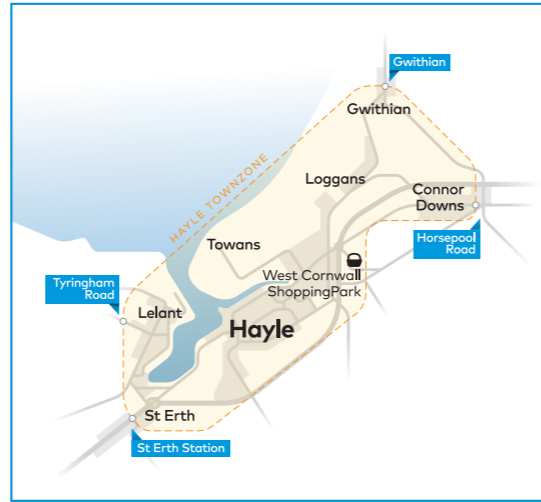

Mondays to Fridays on School Days only

Table of bus routes from Helston & St Keverne to Truro on school days, listing stops and times for routes 36S and 36S.

Town Zones

Town Zones

Buses in Cornwall

Transport for Cornwall
Karyans rag Kernow