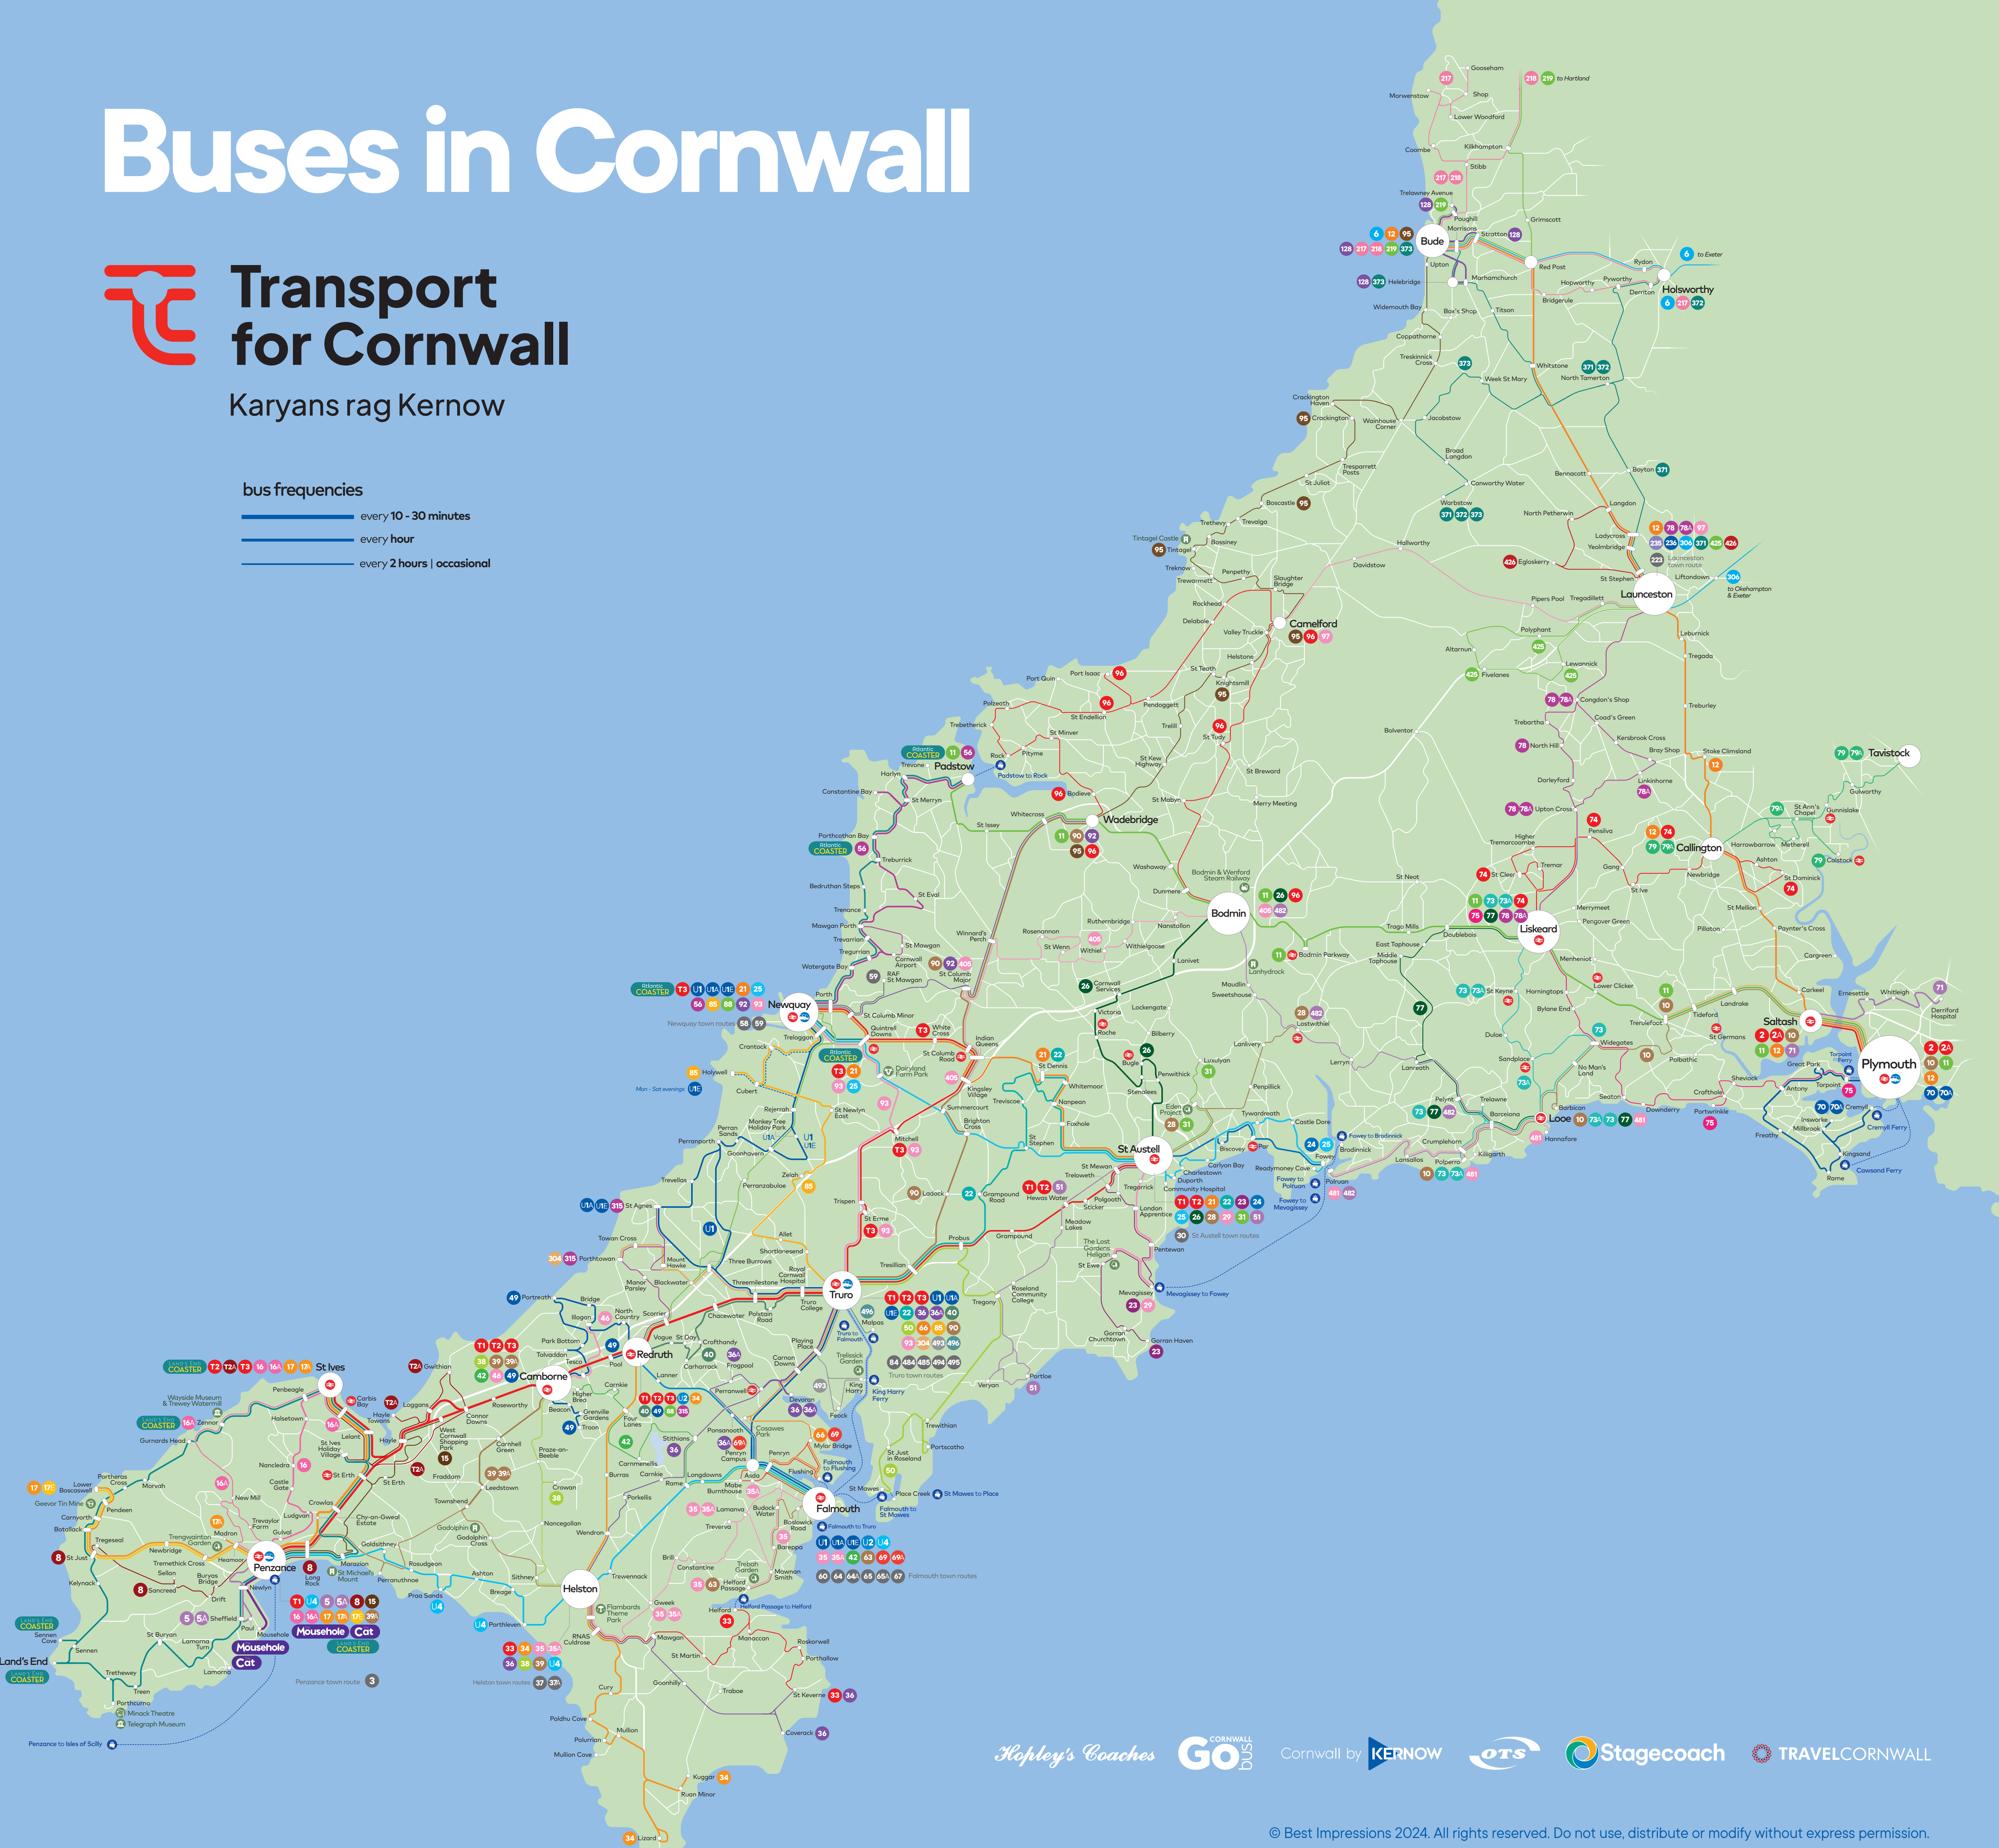

Buses in Cornwall

Transport for Cornwall

Karyans rag Kernow

bus frequencies

-  every 10 - 30 minutes
-  every hour
-  every 2 hours | occasional

Hepley's Coaches

GO DUS

Cornwall by **KERNOW**

OTS

Stagecoach

TRAVELCORNWALL